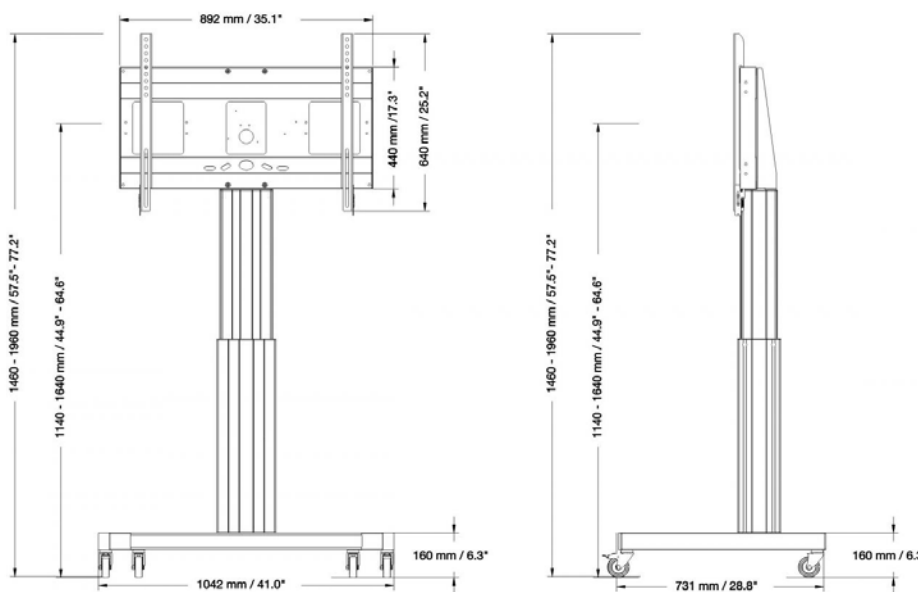

Last update: 06.05.20

HKS
 SYSTEMTECHNIK

SCETAWL/SCETAWLB wall mounting

Dimensions: H 132 – 182 x W 89 x D 17 cm (Height middle display: ca. 100 – 150 cm)

SCETAV/SCETAVB with V-foot

Dimensions: H 146 – 196 x W 104 x D 73 cm (Height middle display: ca. 114 – 164 cm)

SCETAC/SECTACB with C-foot

Dimensions: H 140 – 190 x W 125 x D 75 cm (Height middle display: ca. 108 – 158 cm)

SCETA/SCETAB with H-foot

Dimensions: H 140 – 190 x W 125 x D 75 cm (Height middle display: ca. 111 – 161 cm)

SCETABSO design-foot

Dimensions: H 145 – 195 x W 100 x D 59 cm (Height middle display: ca. 112 – 162 cm)