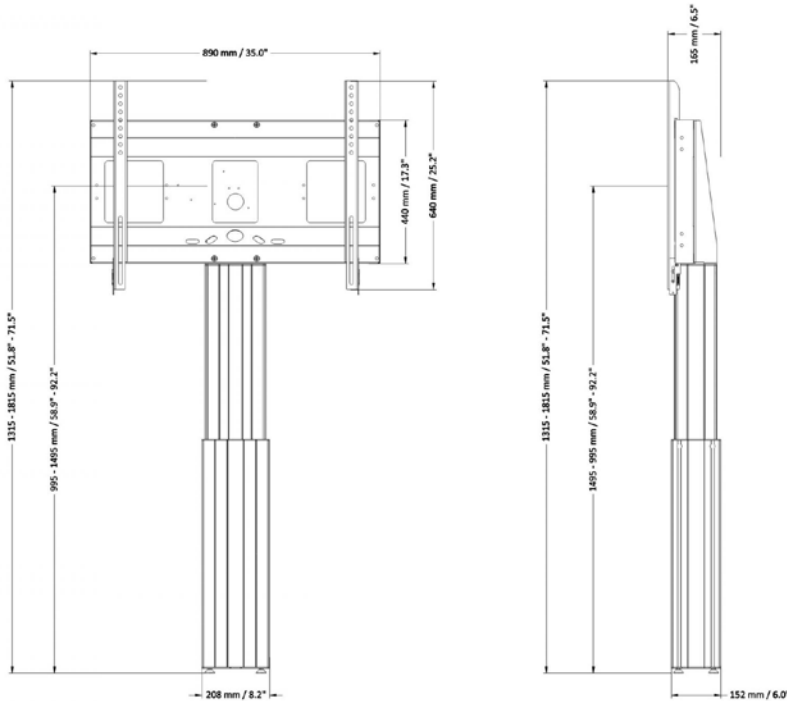

Last update: 06.05.20

HKS
 SYSTEMTECHNIK

SCETAWL/SCETAWLB wall mounting

Dimensions: H 132 – 182 x W 89 x D 17 cm (Height middle display: ca. 100 – 150 cm)

SCETAV/SCETAVB with V-foot

Dimensions: H 146 – 196 x W 104 x D 73 cm (Height middle display: ca. 114 – 164 cm)