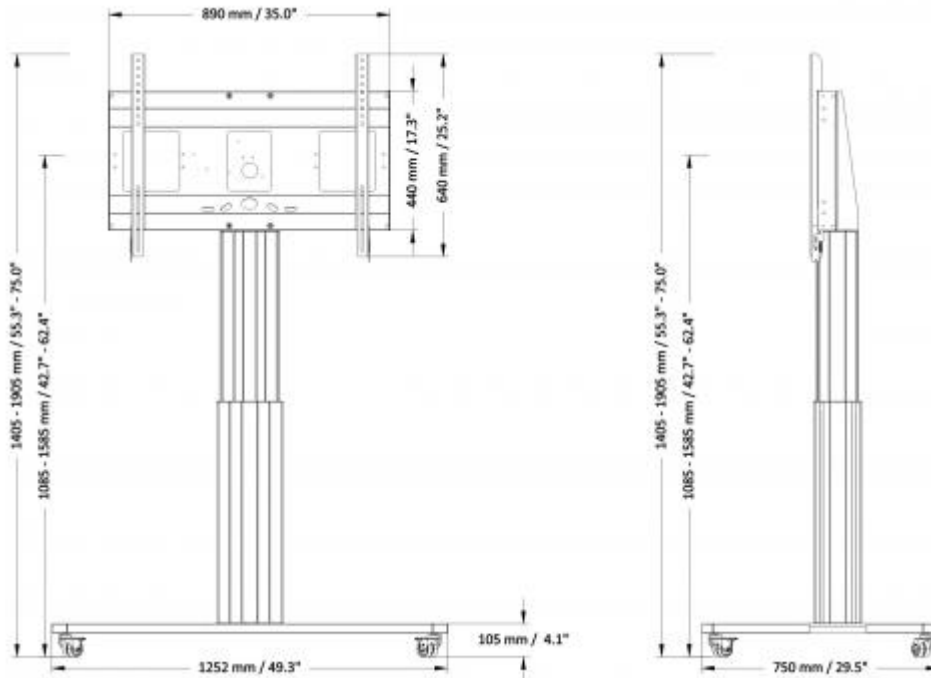

Last update: 06.05.20

HKS
 SYSTEMTECHNIK

SCETAWL/SCETAWLB wall mounting

Dimensions: H 132 – 182 x W 89 x D 17 cm (Height middle display: ca. 100 – 150 cm)

SCETAV/SCETAVB with V-foot

Dimensions: H 146 – 196 x W 104 x D 73 cm (Height middle display: ca. 114 – 164 cm)

SCETAC/SECTACB with C-foot

Dimensions: H 140 – 190 x W 125 x D 75 cm (Height middle display: ca. 108 – 158 cm)

SCETA/SCETAB with H-foot

Dimensions: H 140 – 190 x W 125 x D 75 cm (Height middle display: ca. 111 – 161 cm)

SCETABSO design-foot

Dimensions: H 145 – 195 x W 100 x D 59 cm (Height middle display: ca. 112 – 162 cm)