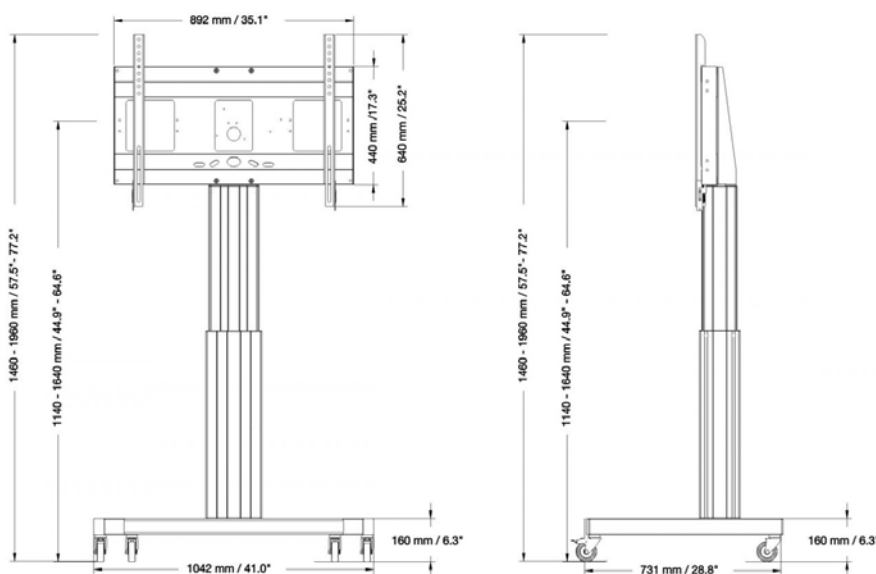

Last update: 06.05.20

HKS
 SYSTEMTECHNIK

SCETAWL/SCETAWLB wall mounting

Dimensions: H 132 – 182 x W 89 x D 17 cm (Height middle display: ca. 100 – 150 cm)

SCETAV/SCETAVB with V-foot

Dimensions: H 146 – 196 x W 104 x D 73 cm (Height middle display: ca. 114 – 164 cm)

SCETAC/SECTACB with C-foot

Dimensions: H 140 – 190 x W 125 x D 75 cm (Height middle display: ca. 108 – 158 cm)

SCETA/SCETAB with H-foot

Dimensions: H 140 – 190 x W 125 x D 75 cm (Height middle display: ca. 111 – 161 cm)

SCETABSO design-foot

Dimensions: H 145 – 195 x W 100 x D 59 cm (Height middle display: ca. 112 – 162 cm)