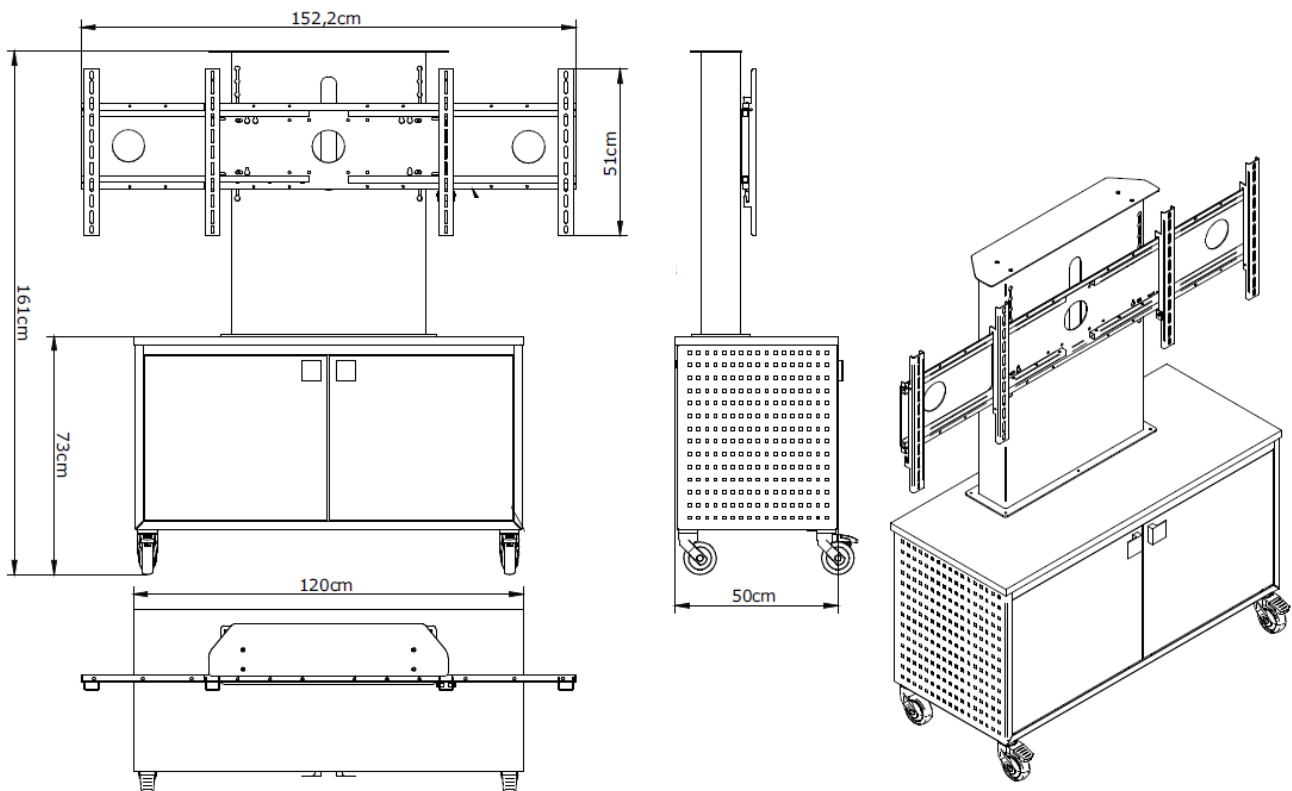

Left Colour example: Column/base cabinet: RAL 9016 Traffic White / doors/Cover plate: platin white // Right Fig. HKS standard version

## Free-standing media furniture with 19" rails for recording video conferencing technology

Basic construction:	column:	RAL 9016 Traffic White
	doors:	decor platin white
	base cabinet:	RAL 9005 Jet black, fine structure
	top layer:	decor Diamond black U999 ST2 – more cost-neutral decors <a href="#">here</a>
Dimensions:	H 157 x W 120 x D 50 cm	
Load capacity:	up to max. 100 kg	
Display:	up to max. 86" or optional for two displays up to 55" each	
Mounting:	mobile on 4 castor rollers (approx. 10 cm Ø), of which 2 are lockable, display is adjustable in 7 intervals (over 24 cm) when the display is mounted by raster	
Equipment:	VESA-standard 100x100 – 800x600, the integrated cable management takes place inside the column, two cable exits in the floor, equipment cabinet with 19" rails (2x 11 height units), including shelf, special finish acc. to RAL Classic	
Delivery:	takes place in a built-up state	

### Our standard

column:	RAL 9016 Traffic White
doors:	decor platin white
base cabinet:	RAL 9005 Jet black, fine structure
top layer:	decor Diamond black U999 ST2 – more cost-neutral decors <a href="#">here</a>